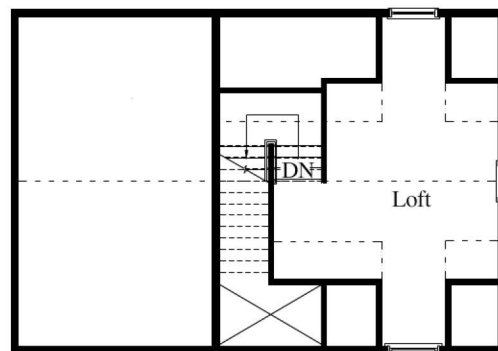

Ginger Gold Cottage

One Harvest Circle
Lincoln, MA 01773
781-430-6000

Room sizes are approximate

Ginger Gold Cottage
2 Bedrooms + Loft
2 Full Baths
Approx. 2,112 sq. ft.