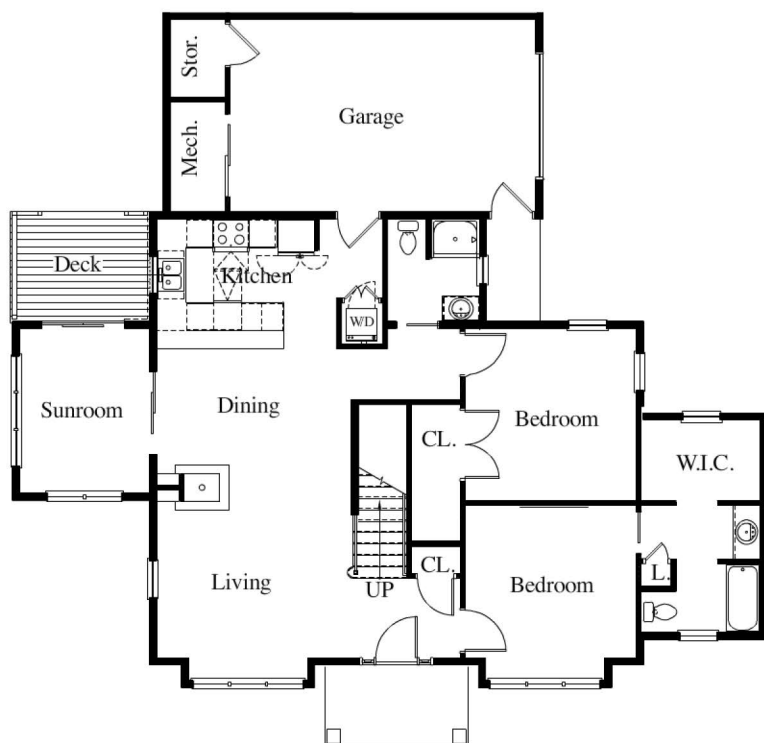

Ginger Gold Cottage

One Harvest Circle
Lincoln, MA 01773
781-430-6000

Room sizes are approximate

Ginger Gold Cottage
2 Bedrooms + Loft
2 Full Baths
Approx. 2,112 sq. ft.